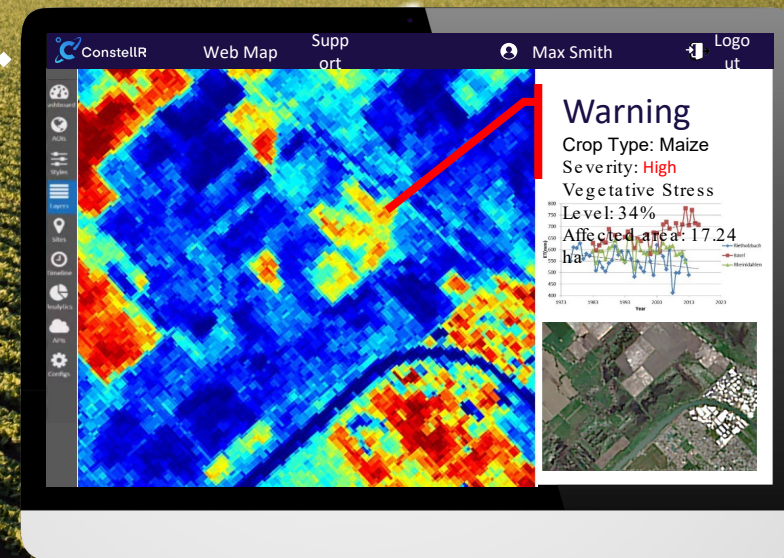

# Space Assets to Enable Smart Agriculture

Water cost in agriculture (2020)

**EUR 334 bn**

Cost of water wasted (2020)

**EUR 134 bn**

Detecting crop stress earlier than ever before, from space

“We enable smart farming globally by creating a biophysical atlas of our world.”