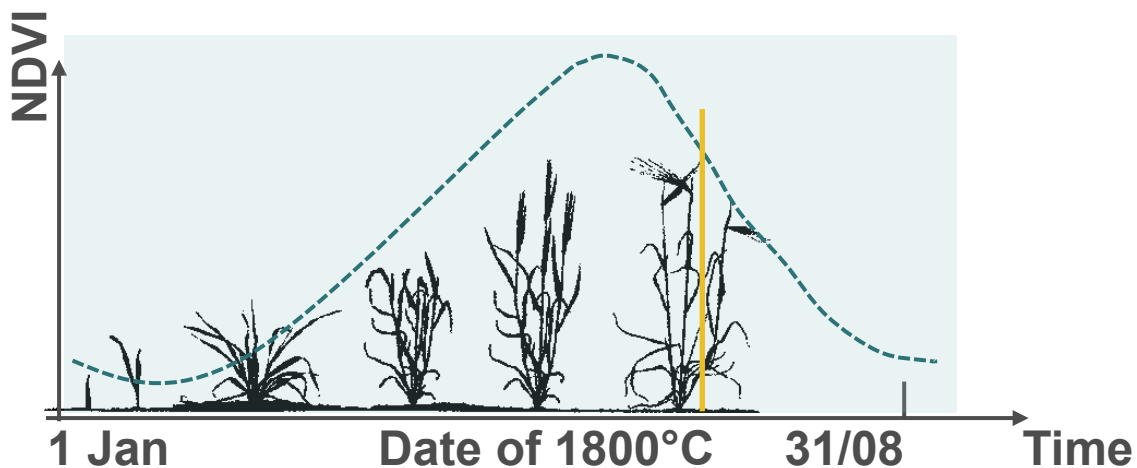

Data

MODIS NDVI time series	• NDVI • 250m • 2002 – 2020 • 10 days composite • Smoothed
Arable land map	• Corine land cover
Daily temperature	• 25km grid
Validation	• EU 2018 crop map (10m) • Regional statistics