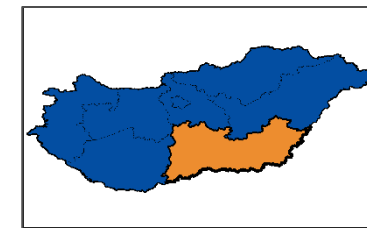

Results

Arable