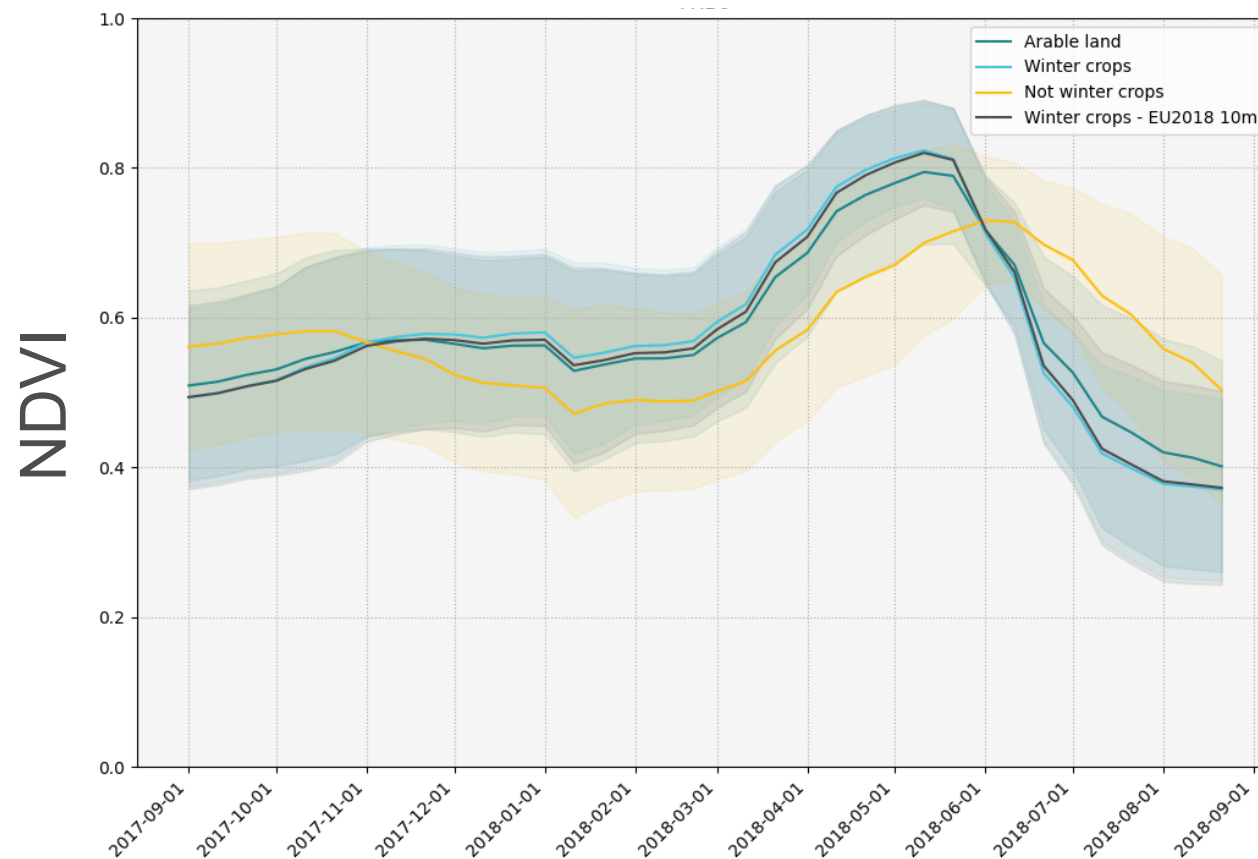

EU2018

FR – Centre – 1st EU winter crops