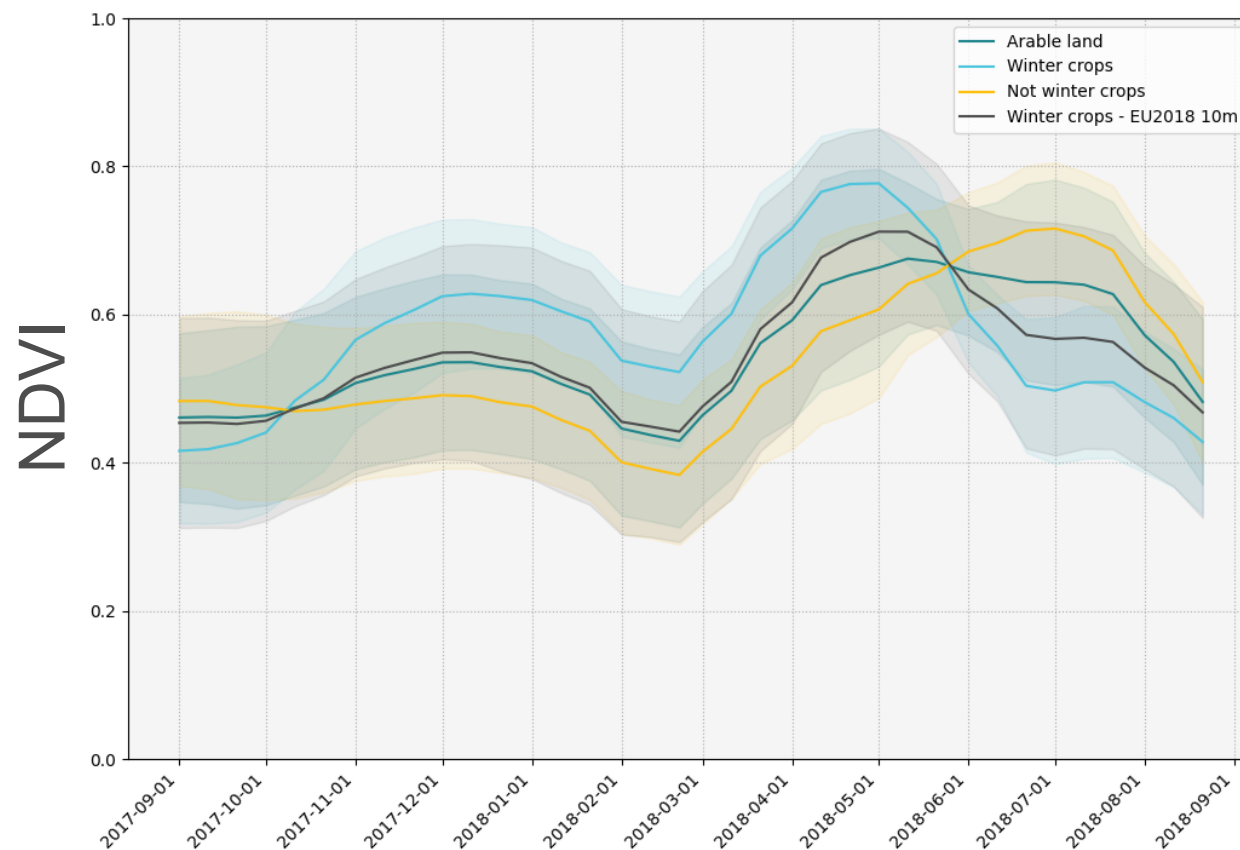

EU2018

HU – Dél-Alföld – Mix