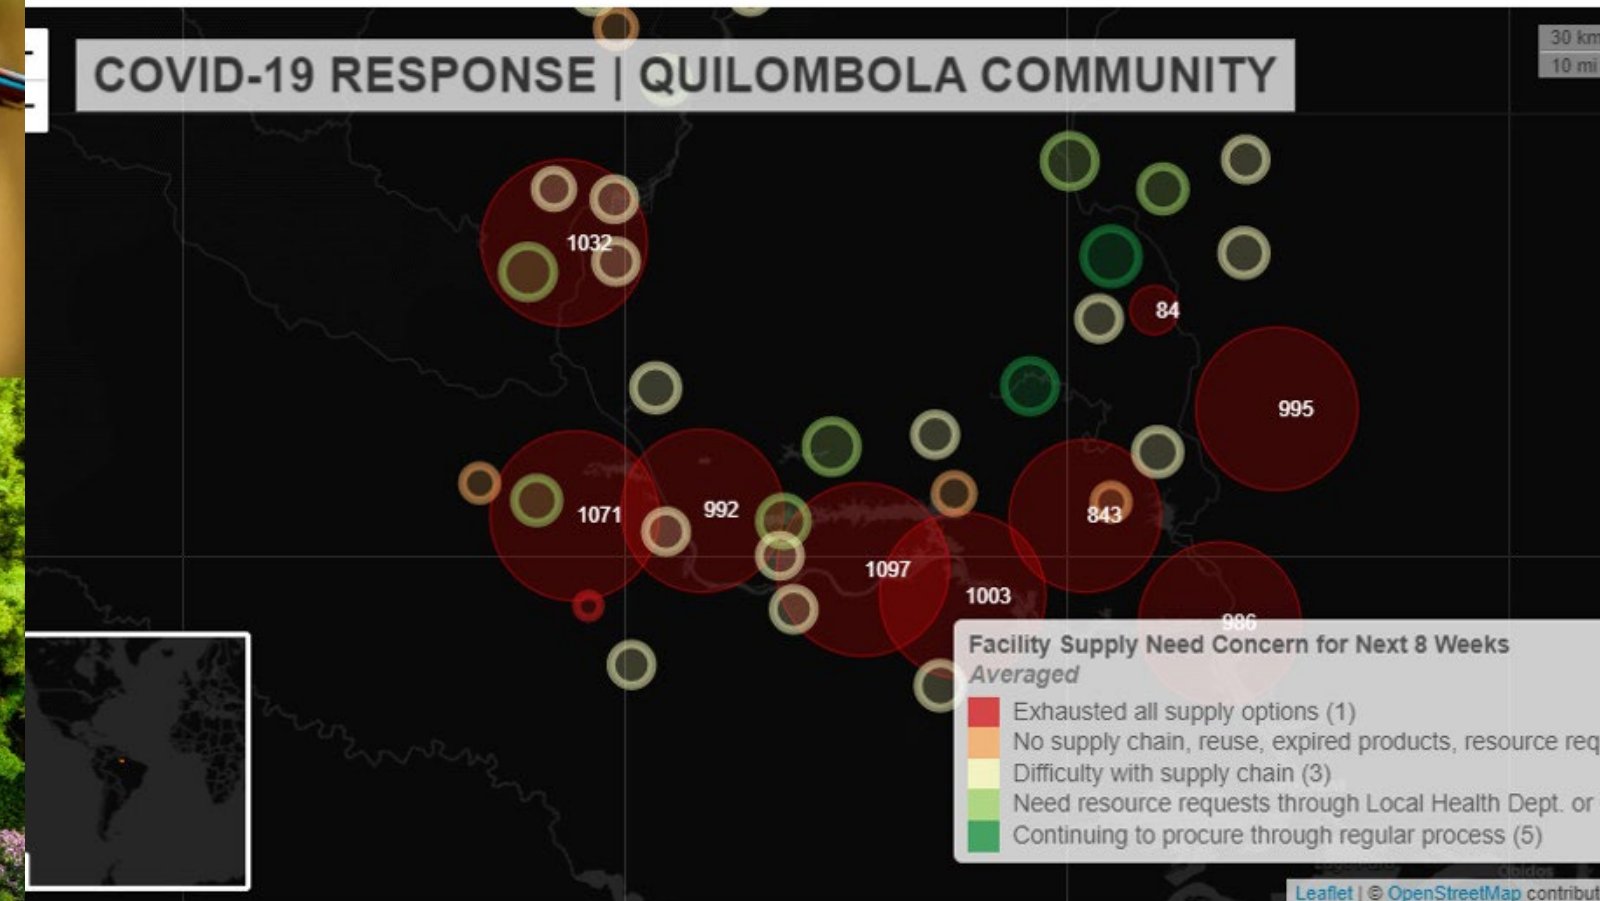

Turning Data Into Action

GEO INDIGENOUS HACK4COVID
WINNERS LAUNCH THE:

Visibilidade Quilombola App

PAGINA INICIAL **PAINEL DE DADOS** MAPA HISTÓRIA

es + Facilities + RISK

COVID-19 RESPONSE | QUILOMBOLA COMMUNITY