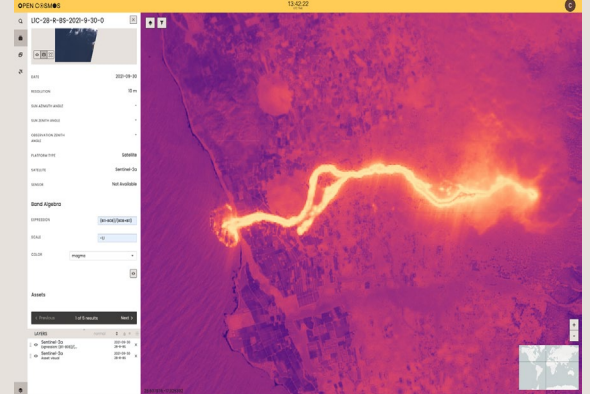

DataCosmos