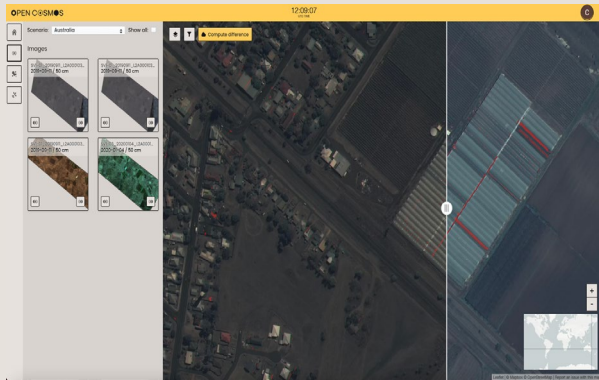

DataCosmos