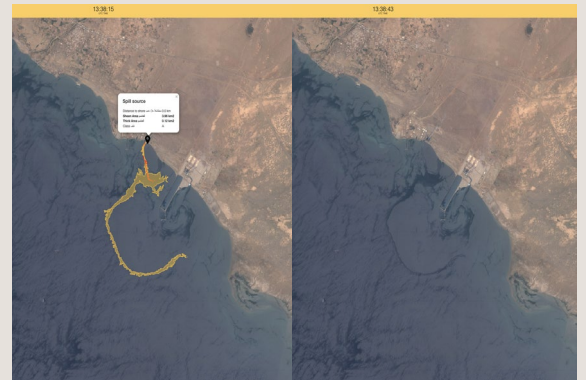

DataCosmos