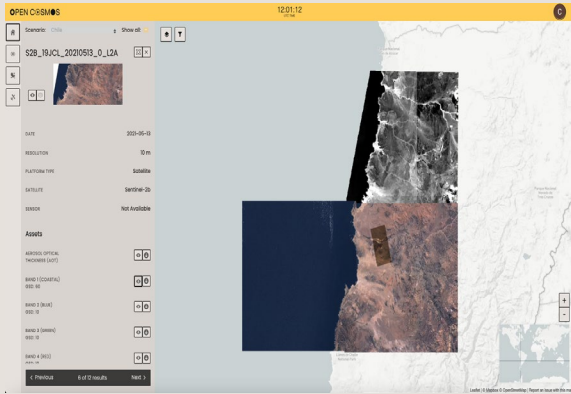

DataCosmos