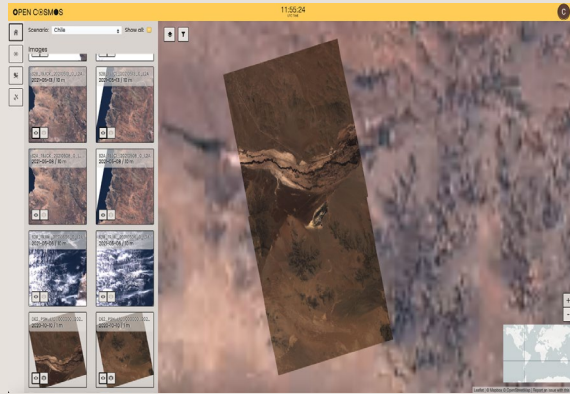

DataCosmos