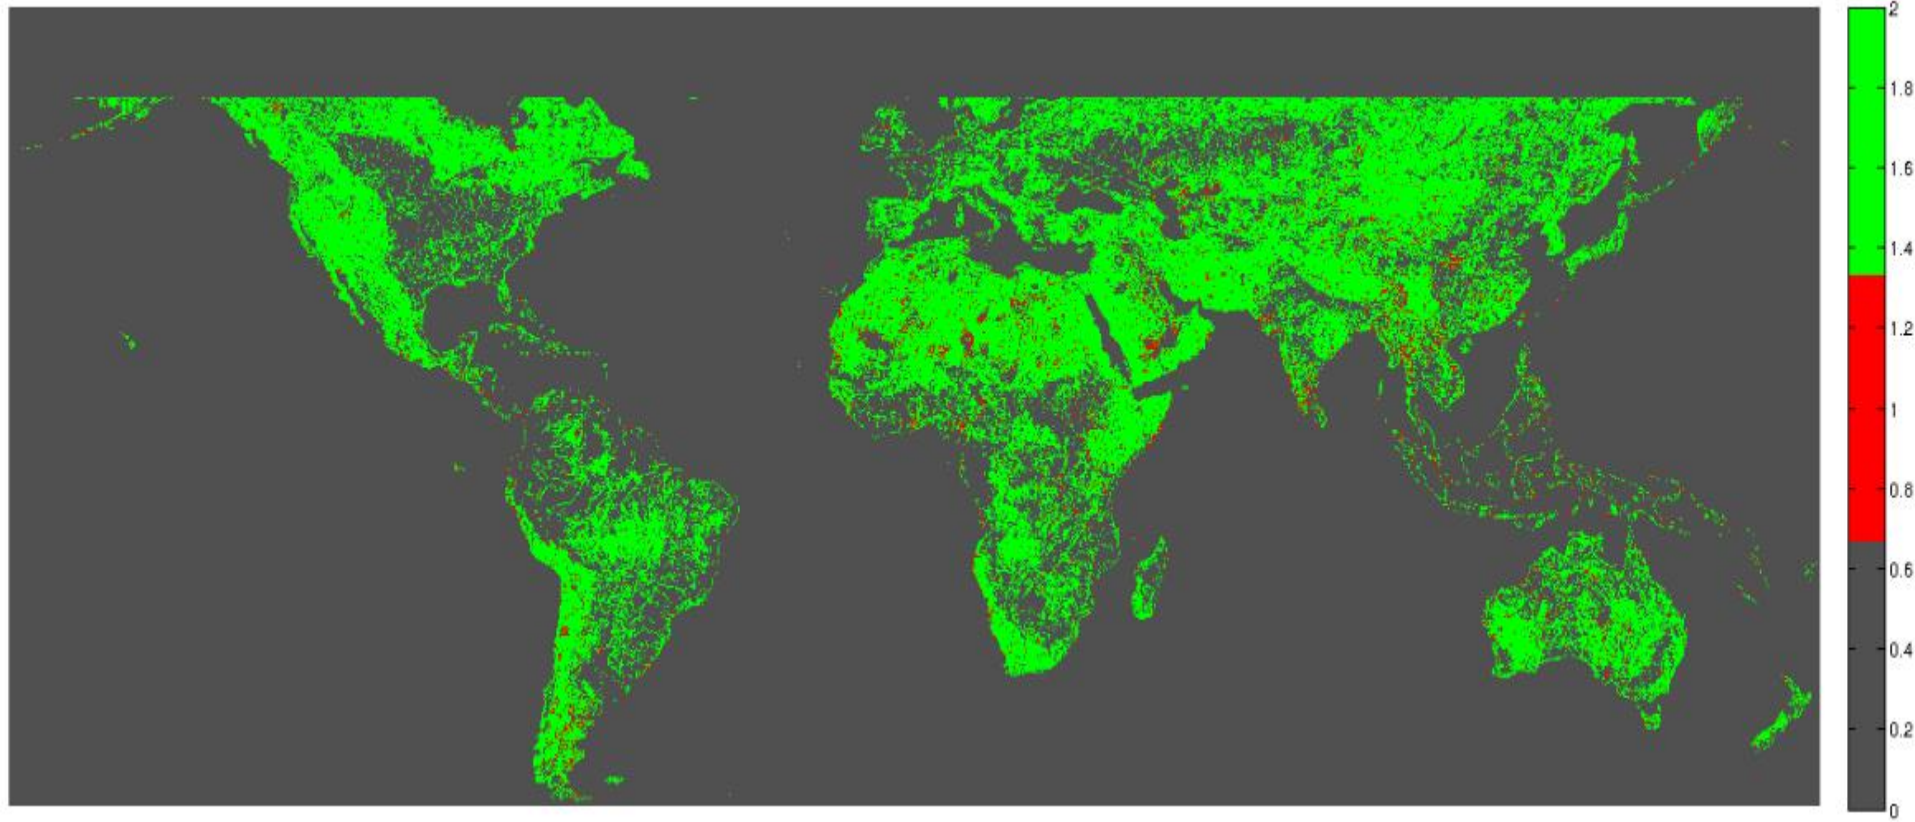

Interband accuracy

Multitemporal accuracy

Multitemporal map for 2014-2017

VNIR → 80%

SWIR/VNIR → 94%

Multitemp VNIR flag (0:novalue, 1:MultiTempNOK, 2:MultiTempOK)

Multitemporal map for 2014-2017

VNIR → 80%

SWIR/VNIR → 94%

Multitemp VNIR/SWIR flag (0:novalue, 1:MutiTempNOK, 2:MultiTempOK)

Multitemporal map for 2014-2017

[https://maps.google.fr/?ll=-23.85193,-45.243416&spn=0.265959,0.528374&t=h&z=12\)](https://maps.google.fr/?ll=-23.85193,-45.243416&spn=0.265959,0.528374&t=h&z=12)