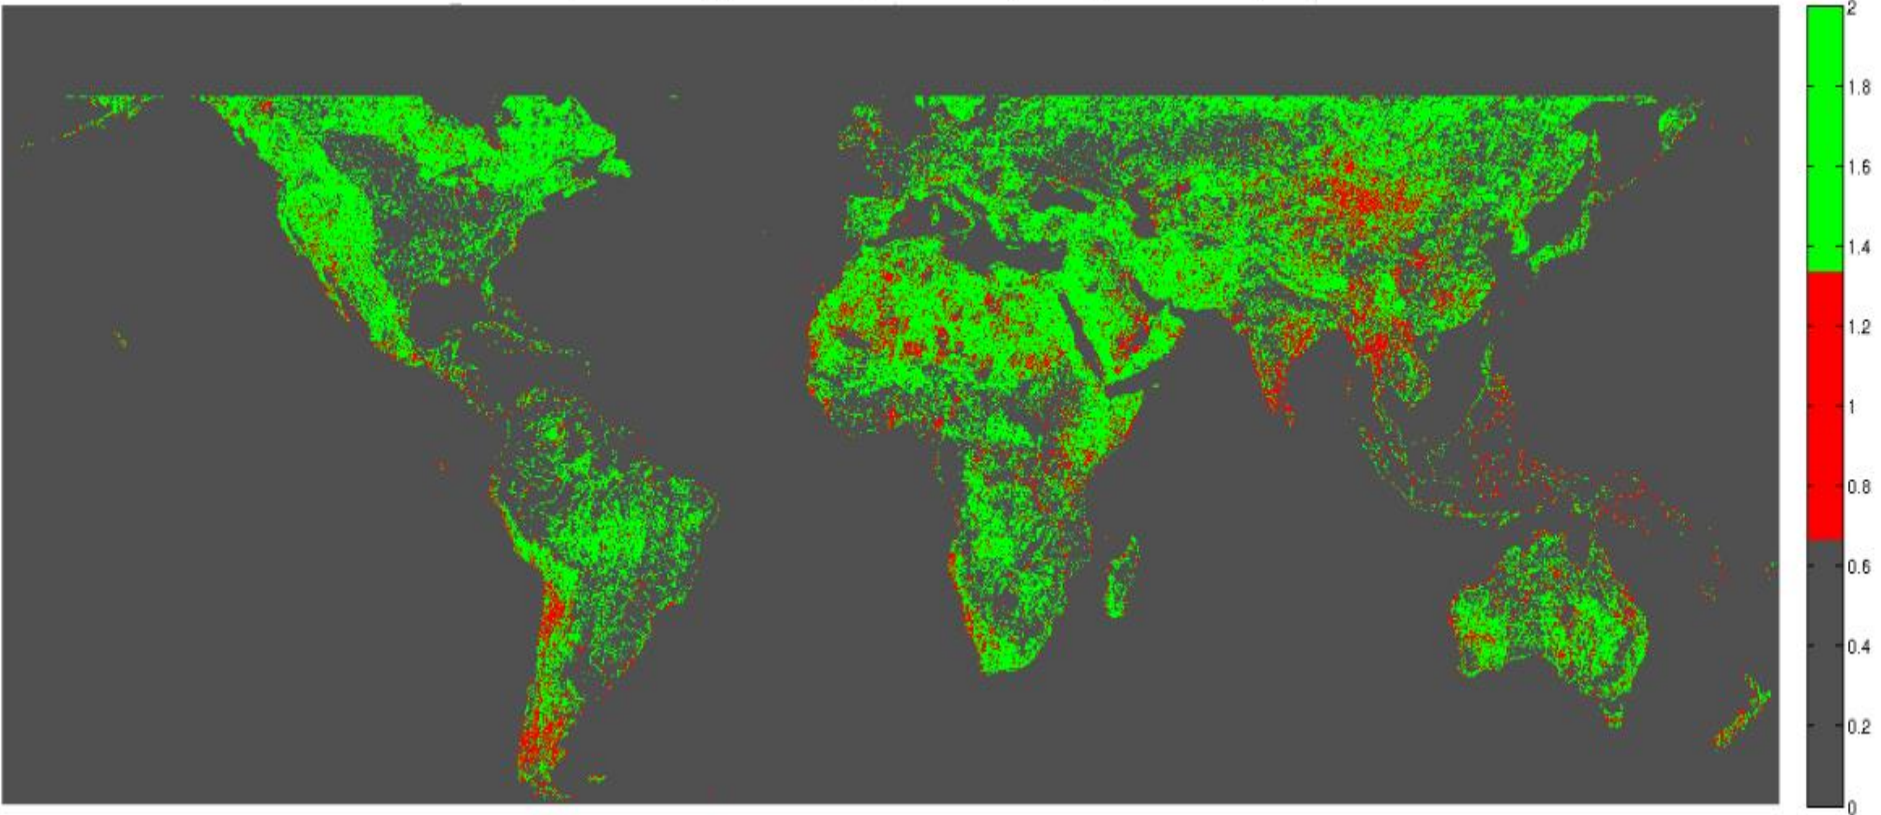

Interband accuracy

Multitemporal accuracy

Multitemporal map for 2014-2017

VNIR → 80%

SWIR/VNIR → 94%

Multitemp VNIR flag (0:novalue, 1:MultiTempNOK, 2:MultiTempOK)

Multitemporal map for 2014-2017

VNIR → 80%

SWIR/VNIR → 94%

Multitemp VNIR/SWIR flag (0:novalue, 1:MutiTempNOK, 2:MultiTempOK)

Multitemporal map for 2014-2017

[https://maps.google.fr/?ll=-23.85193,-45.243416&spn=0.265959,0.528374&t=h&z=12\)](https://maps.google.fr/?ll=-23.85193,-45.243416&spn=0.265959,0.528374&t=h&z=12)