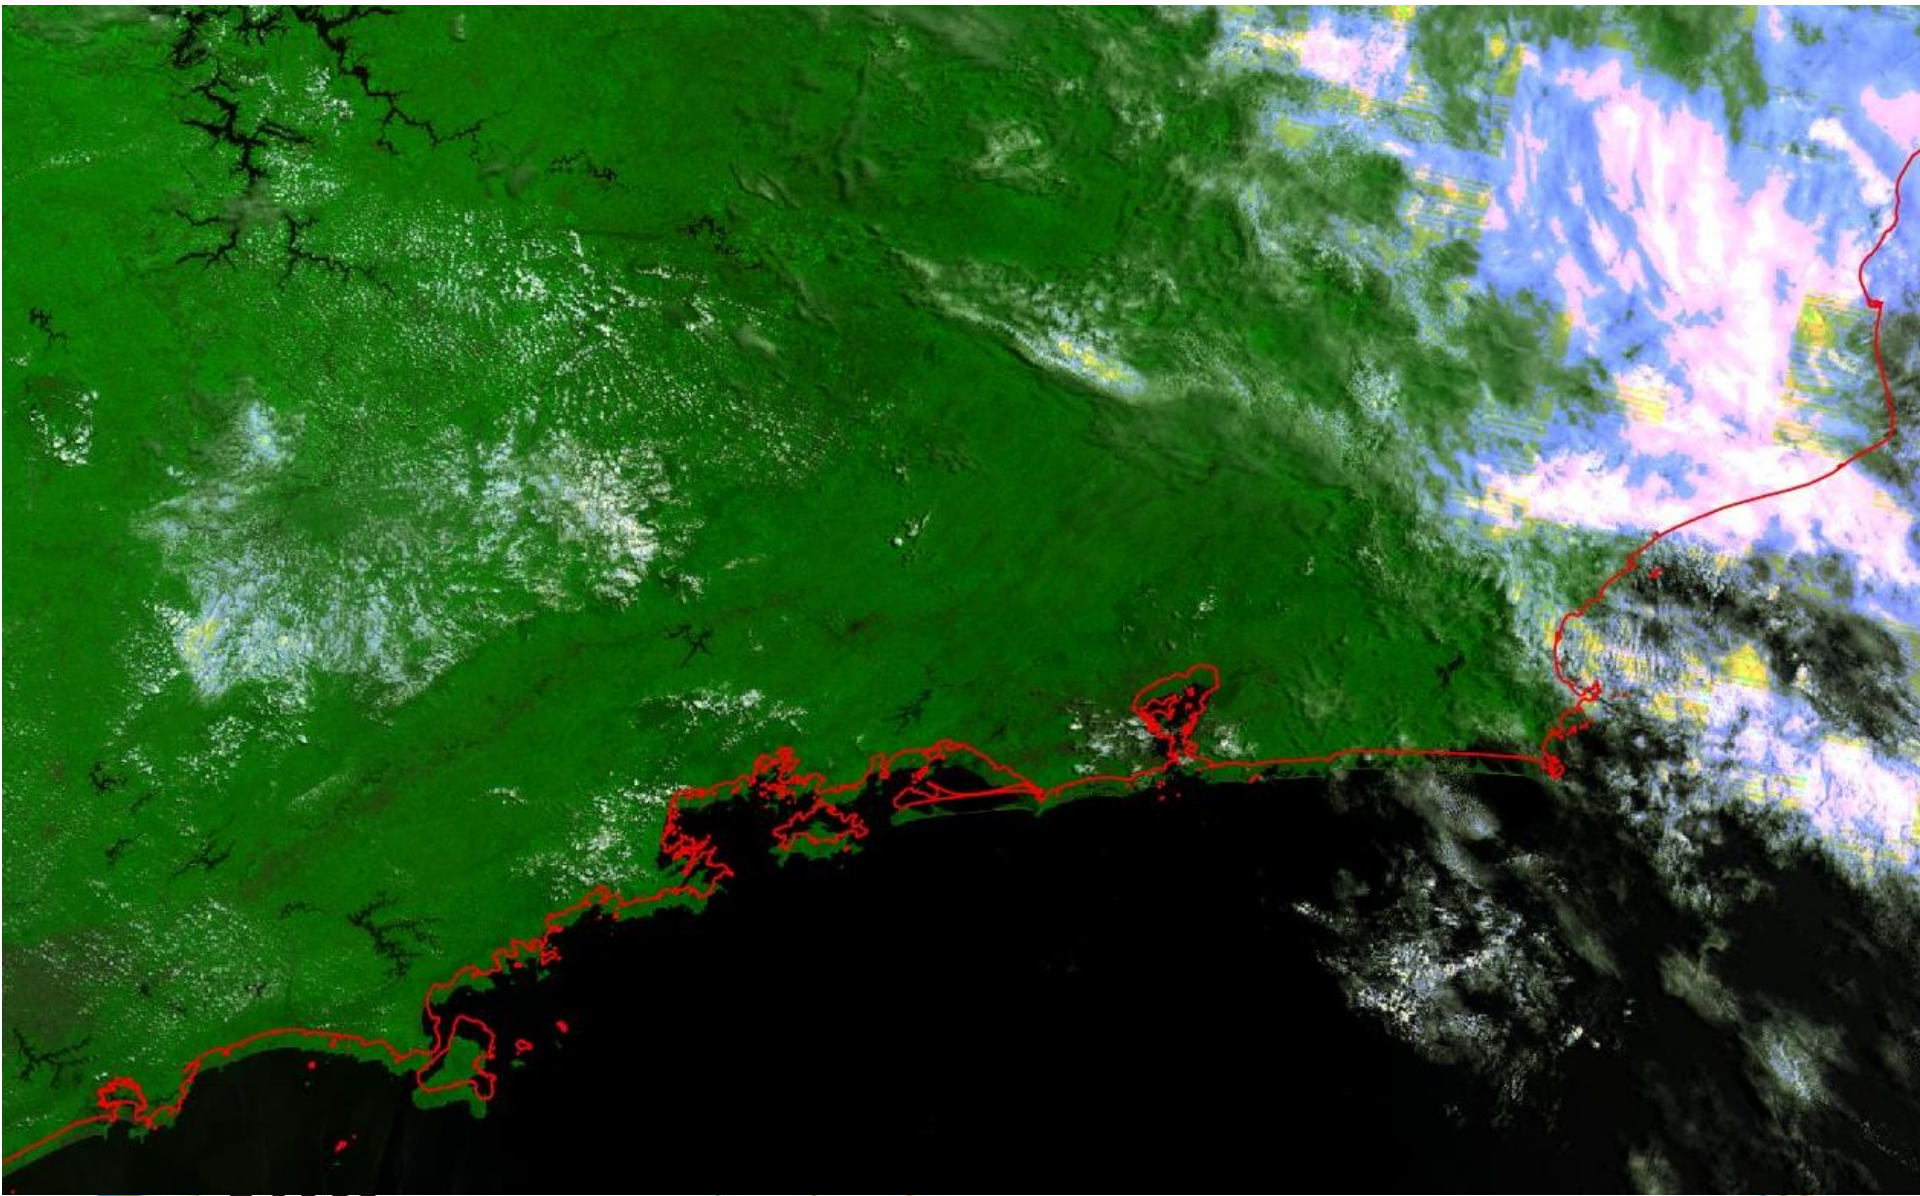

SWIR/VNIR → 94%

Multitemp VNIR/SWIR flag (0:novalue, 1:MutiTempNOK, 2:MultiTempOK)

Multitemporal map for 2014-2017

[https://maps.google.fr/?ll=-23.85193,-45.243416&spn=0.265959,0.528374&t=h&z=12\)](https://maps.google.fr/?ll=-23.85193,-45.243416&spn=0.265959,0.528374&t=h&z=12)