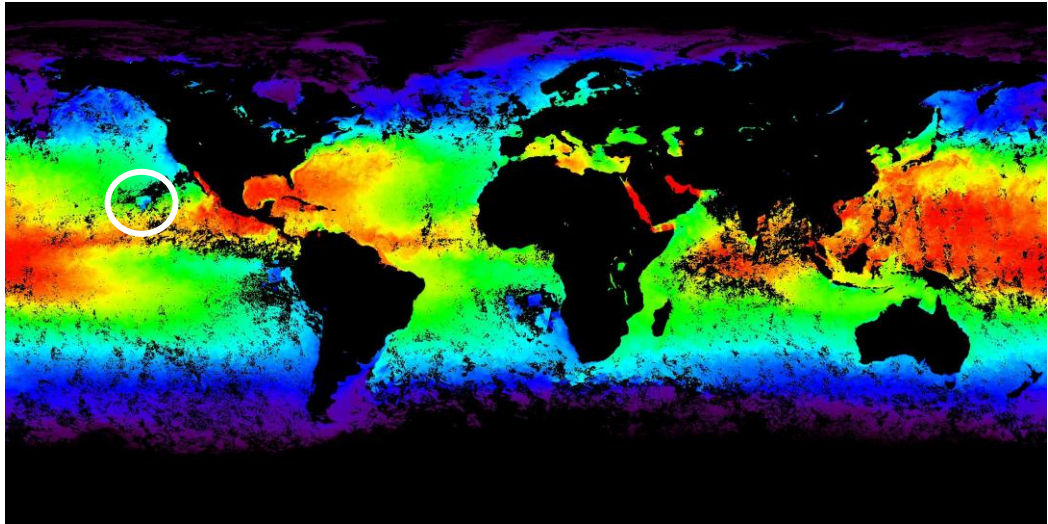

ATSR-1: August 1994

The L3 SST values for August 1994 are shown in Figure 1, where many blocks of dark blue pixels can easily be seen, particularly in regions of persistent marine stratocumulus.

(The circled area in Figure 1 is looked at in more detail below.) The L3 SST anomaly map for August 1004 is shown in Figure 2, where the dark blue/black areas show SSTs that are 10 K or more below the GOSTA monthly average. Plots of the number of orbits contributing to the L3 monthly data (not shown here) showed that there was a general lack of data points in these particular regions, therefore the few cases where identification of cloud failed had a disproportionate contribution to the averaged L3 data.