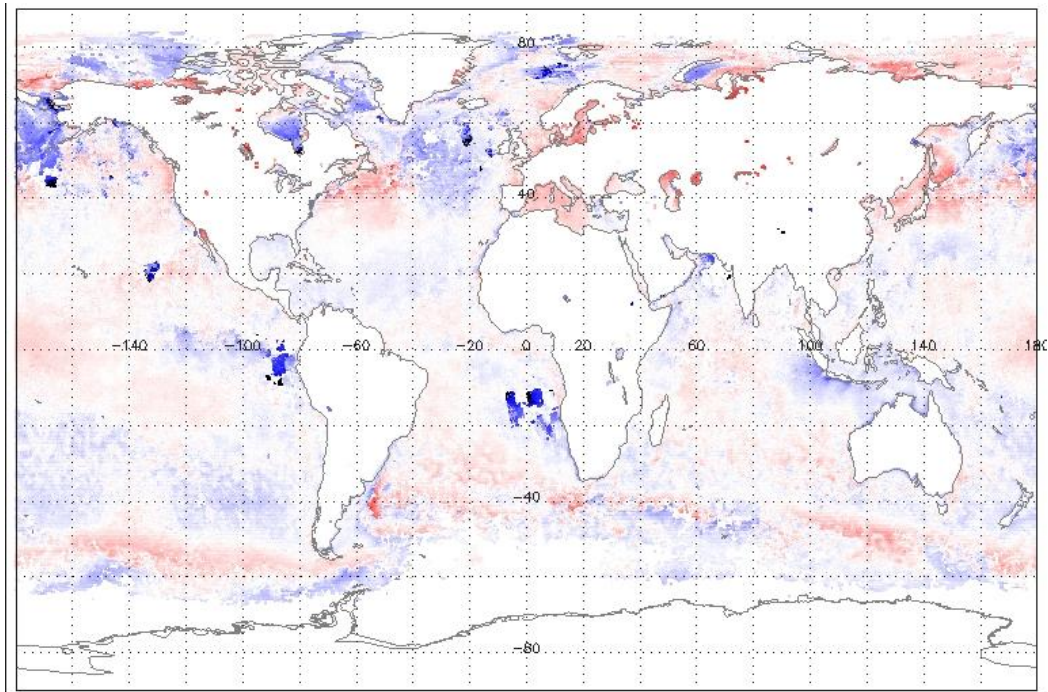

Figure 1. L3 monthly SST for August 1994 (ATSR-1)

Figure 2. Monthly SST anomaly map for August 1994 (ATSR-1).

Daily anomaly maps (not shown) were also produced in order to pinpoint products that were contributing most to these anomalies. Product AT1_TOA_1PURAL19940803_065820_00000006999_99999_15945_0000.E1 was identified as giving a large contribution to the anomaly in the east Pacific in the northern hemisphere (circled region in Figure 1). Figure 3 displays the NR dual-view SST band (left) and the L1 11 micron band (right) for this product over the affected region. Note that

the dark blue SSTs in the middle of the image are ~286 K, while the sections of SST at the bottom of the figure are ~300 K, and those at the top are ~294 K – this strongly suggests that the mid-section SSTs are actually cloud temperatures. Reference to the 11 micron band to the right shows a featureless expanse in the middle, and obvious structure where the genuine SSTs were derived.