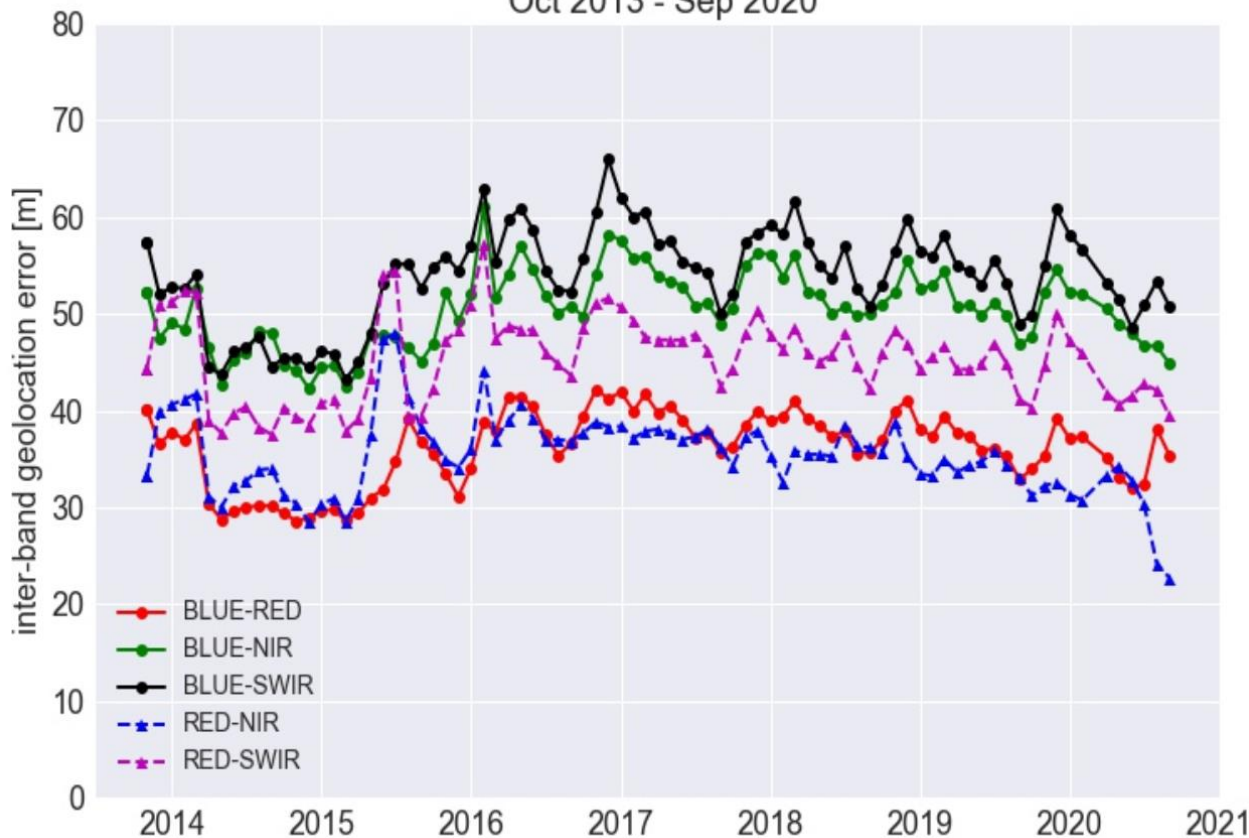

Inter-band

PROBA-V Inter-band geolocation accuracy CAM1
Oct 2013 - Sep 2020

<https://proba-v.vgt.vito.be/en/quality/platform-status-information/inter-band-geolocation-accuracy>

Inter-band

PROBA-V Inter-band geolocation accuracy CAM2
Oct 2013 - Sep 2020

Inter-band

PROBA-V Inter-band geolocation accuracy CAM3
Oct 2013 - Sep 2020

Multi temporal

Period 01/07/2020 till present

Mutlitemporal (VNIR)

Total GCP VNIR :79489

Total GCPs not compliant with the VNIR Mutlitemp : 11825