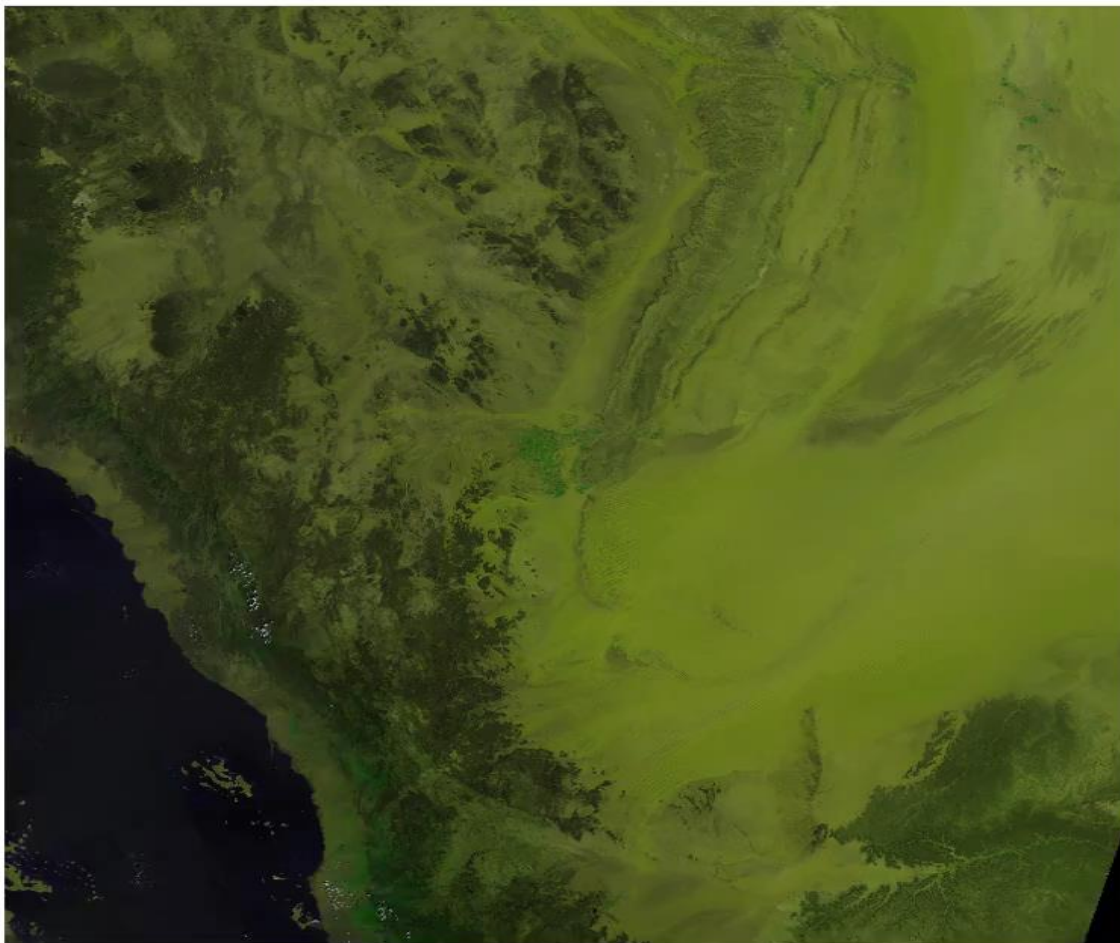

Date: 20131023

Tile X18Y04

Date: 20131017

Tile X22Y05

Issue on 20160219

Platform switch to the TLE

<https://proba-v.vgt.vito.be/en/quality/kn-own-issues>

Start date/time (UTC)	Stop date/time (UTC)
2015-01-17T23:06:17.988000	2015-01-17T23:14:17.986000
2015-03-18T03:18:09.686000	2015-03-18T03:50:09.675000
2015-04-20T02:10:10.038000	2015-04-20T02:18:10.037000
2015-05-06T01:13:36.709000	2015-05-06T01:15:36.709000
2016-02-18T10:06:17.287000	2016-02-19T11:23:09.442000
2016-04-12T13:48:25.073000	2016-04-12T13:54:25.074000
2016-04-13T01:38:24.832000	2016-04-13T01:40:24.832000
2016-06-11T14:50:04.956000	2016-06-11T14:58:04.951000
2016-06-11T15:10:04.949000	2016-06-11T15:16:04.946000
2016-09-12T23:38:41.699000	2016-09-13T00:04:41.687000
2016-11-14T10:08:33.747000	2016-11-14T10:12:33.745000
2016-11-15T19:51:53.728000	2016-11-15T20:25:53.712000
2016-11-24T04:16:17.023000	2016-11-24T04:34:17.018000
2017-02-05T03:50:00.180000	2017-02-05T04:12:00.176000
2017-06-07T11:12:18.457000	2017-06-07T11:14:18.457000
2017-09-23T04:11:35.959000	2017-09-23T09:37:43.894000
2017-12-12T10:06:28.690000	2017-12-12T10:10:28.685000