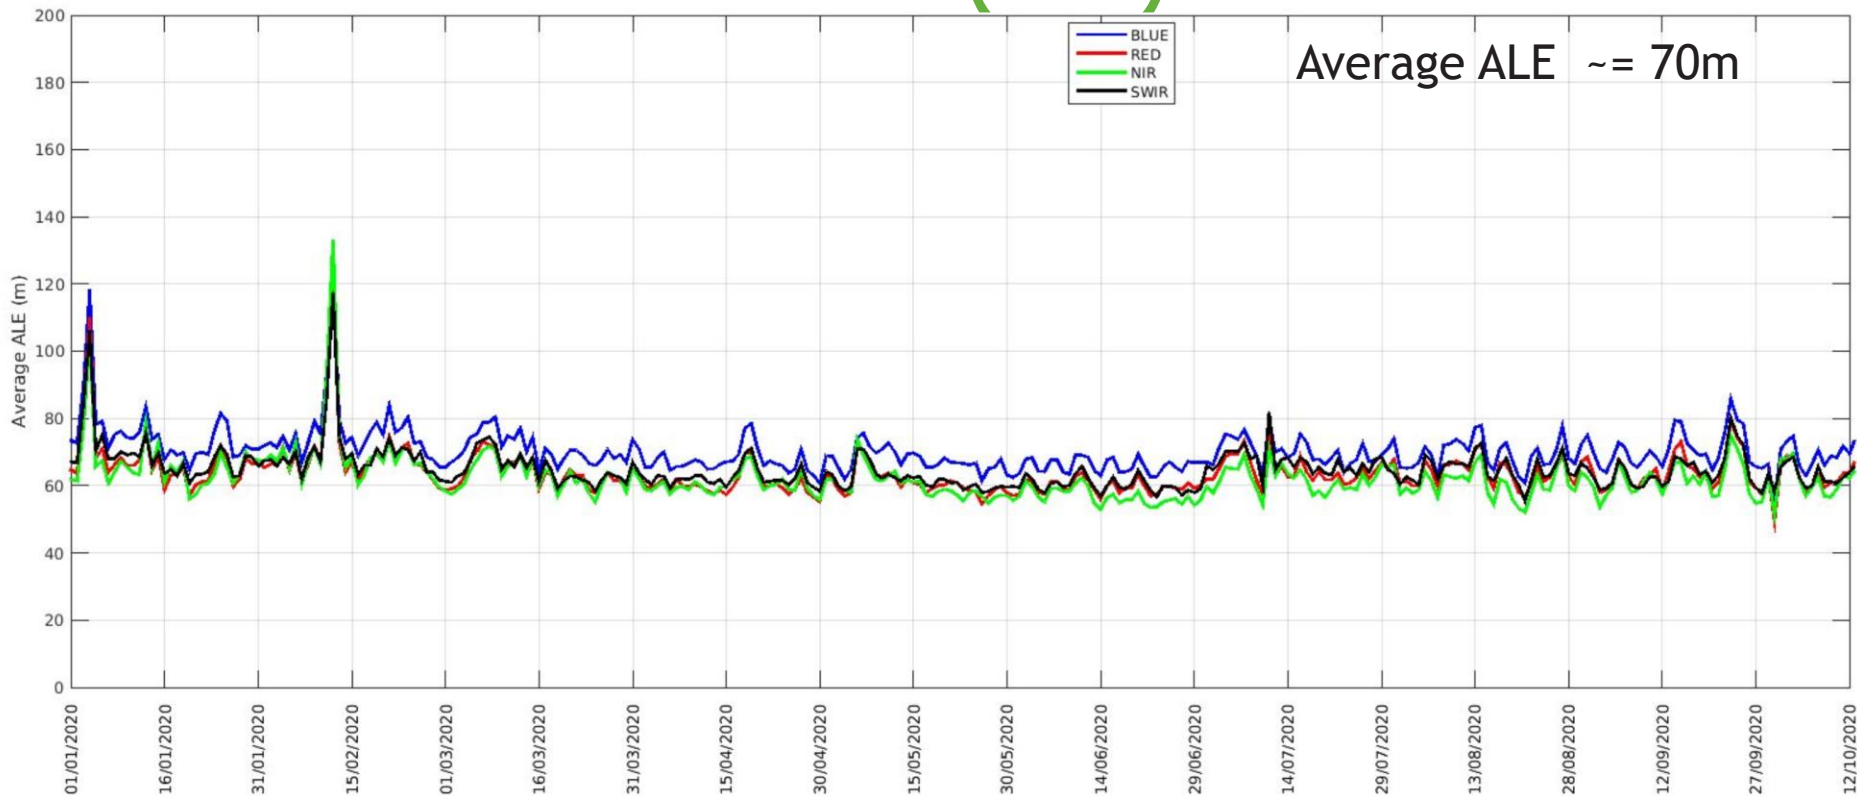

vito

vision on technology

PROBA-V geometric Calibration/Validation Status

iskander.benhadj@vito.be

QWG 27/10/2020

Outline

- Absolute accuracy
- Interband accuracy
- Multitemporal

Absolute location error (2020)

Inter-band

PROBA-V Inter-band geolocation accuracy CAM1
Oct 2013 - Sep 2020

<https://proba-v.vgt.vito.be/en/quality/platform-status-information/inter-band-geolocation-accuracy>

Inter-band

PROBA-V Inter-band geolocation accuracy CAM2
Oct 2013 - Sep 2020

Inter-band

PROBA-V Inter-band geolocation accuracy CAM3
Oct 2013 - Sep 2020

Multi temporal

Period 01/07/2020 till present

Mutlitemporal (VNIR)

Total GCP VNIR :79489

Total GCPs not compliant with the VNIR Mutlitemp : 11825

Total GCPs compliant with the VNIR/SWIR Mutlitemp : 80775

Mutlitemp compliancy (good/total*100) : **94.0%**

Multi temporal

Multitemp VNIR flag (0:novalue, 1:MutTempNOK, 2:MultiTempOK)

ICP files

<http://proba-v.vgt.vito.be/en/quality/platform-status-information/geolocation-accuracy>