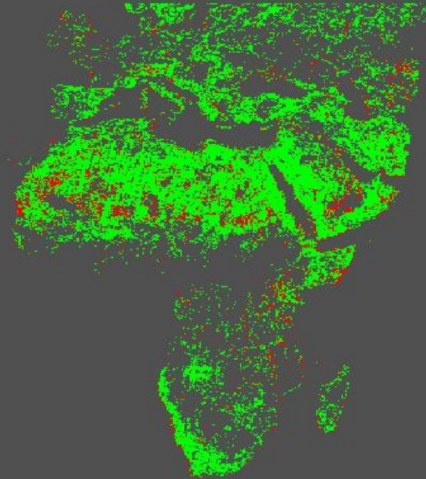

Total GCPs compliant with the VNIR/SWIR Mutlitemp : 80775

Mutlitemp compliancy (good/total*100) : **94.0%**

Multi temporal

Multitemp VNIR flag (0:novalue, 1:MutTempNOK, 2:MultiTempOK)

ICP files

<http://proba-v.vgt.vito.be/en/quality/platform-status-information/geolocation-accuracy>