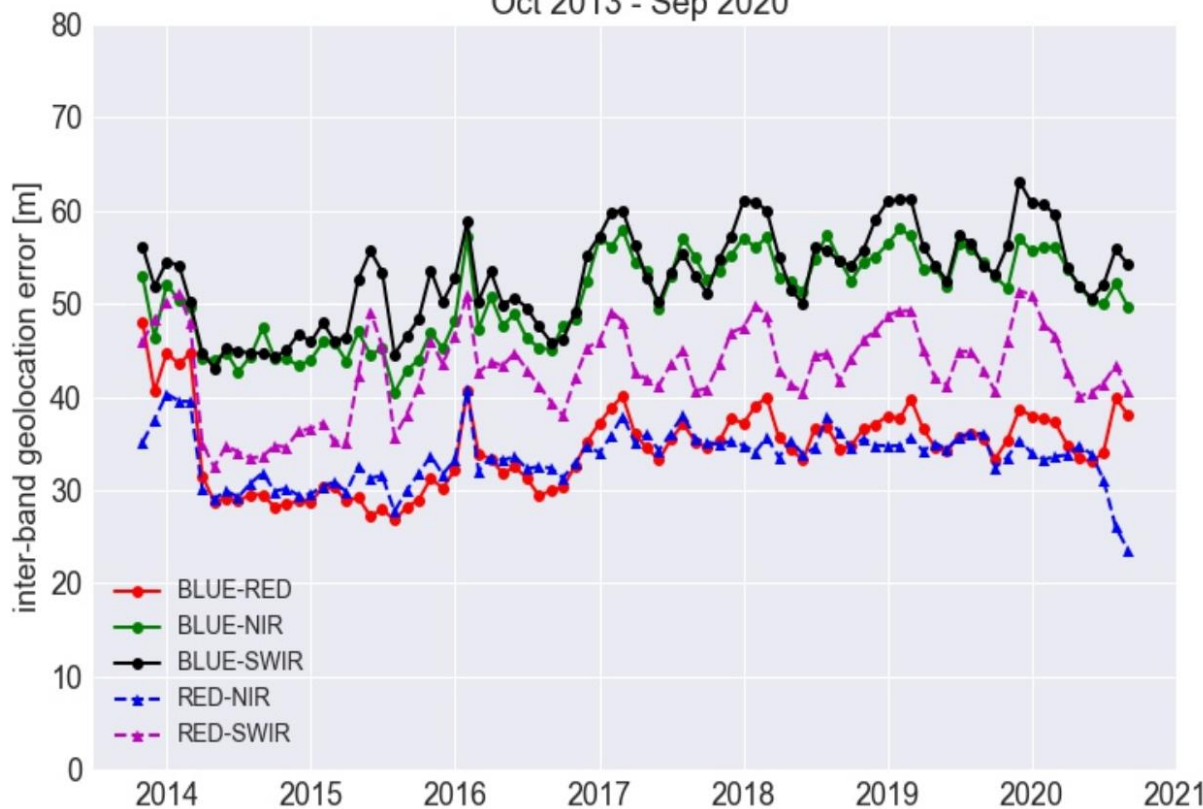

vito

vision on technology

PROBA-V geometric Calibration/Validation Status

iskander.benhadj@vito.be

QWG 27/10/2020

Outline

- Absolute accuracy
- Interband accuracy
- Multitemporal

Absolute location error (2020)

Inter-band

PROBA-V Inter-band geolocation accuracy CAM1
Oct 2013 - Sep 2020

<https://proba-v.vgt.vito.be/en/quality/platform-status-information/inter-band-geolocation-accuracy>

Inter-band

PROBA-V Inter-band geolocation accuracy CAM2
Oct 2013 - Sep 2020

Inter-band

PROBA-V Inter-band geolocation accuracy CAM3
Oct 2013 - Sep 2020

Multi temporal

Period 01/07/2020 till present

Mutlitemporal (VNIR)

Total GCP VNIR :79489

Total GCPs not compliant with the VNIR Mutlitemp : 11825