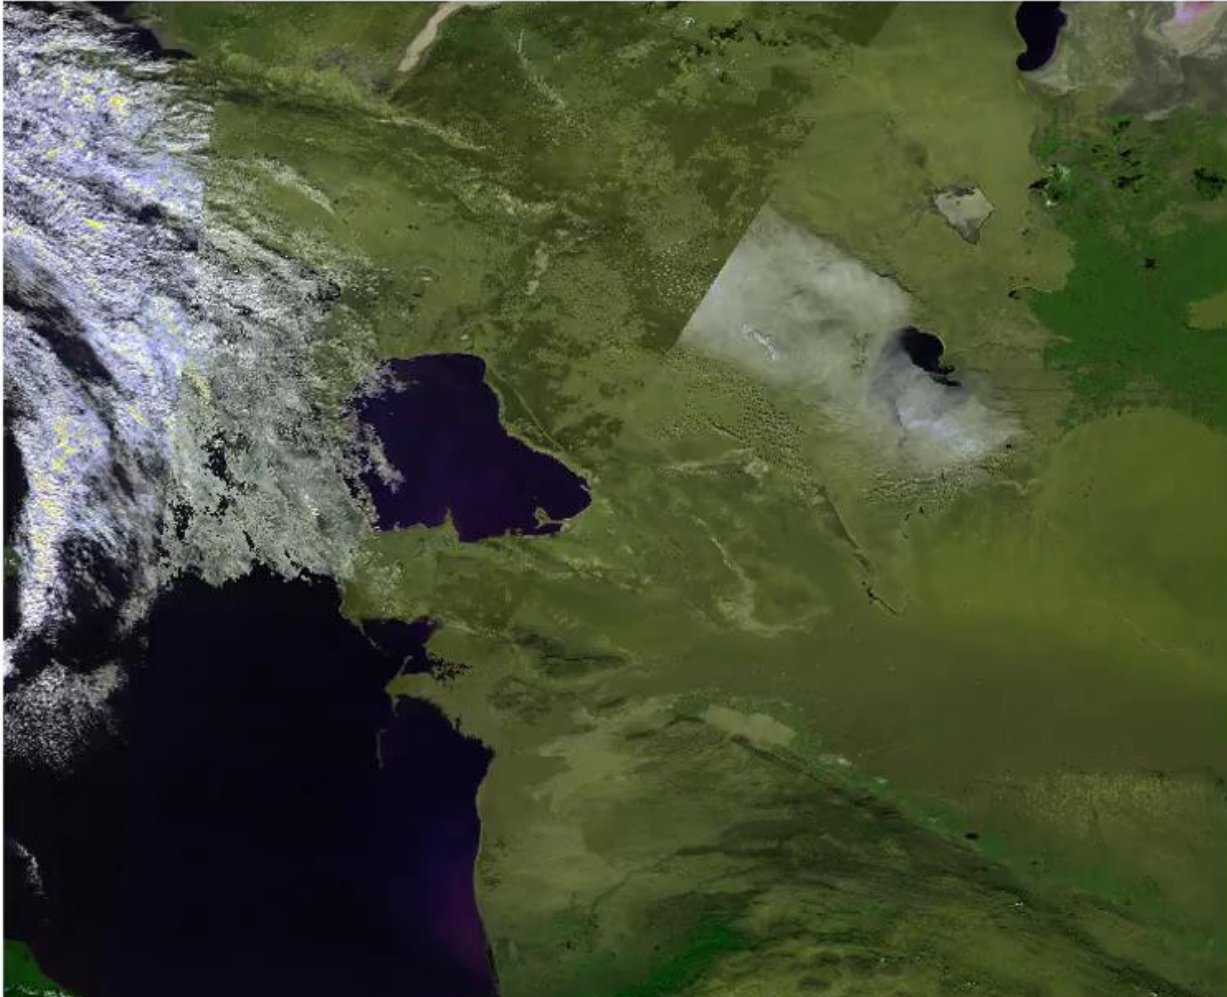

Date: 20131016

Tile X23Y05