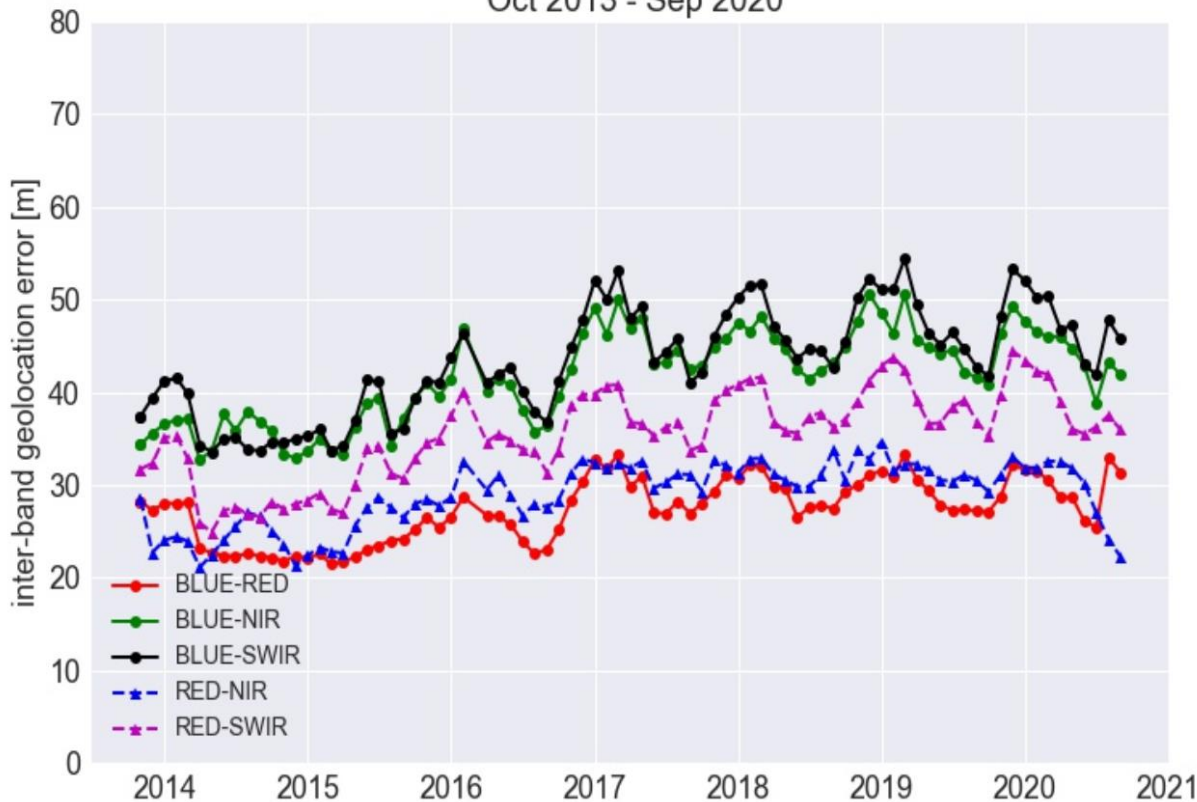

vito

vision on technology

PROBA-V geometric Calibration/Validation Status

iskander.benhadj@vito.be

QWG 27/10/2020

Outline

- Absolute accuracy
- Interband accuracy
- Multitemporal

Absolute location error (2020)

Inter-band

PROBA-V Inter-band geolocation accuracy CAM1
Oct 2013 - Sep 2020

<https://proba-v.vgt.vito.be/en/quality/platform-status-information/inter-band-geolocation-accuracy>

Inter-band

PROBA-V Inter-band geolocation accuracy CAM2
Oct 2013 - Sep 2020

Inter-band

PROBA-V Inter-band geolocation accuracy CAM3
Oct 2013 - Sep 2020

Multi temporal

Period 01/07/2020 till present

Mutlitemporal (VNIR)

Total GCP VNIR :79489

Total GCPs not compliant with the VNIR Mutlitemp : 11825