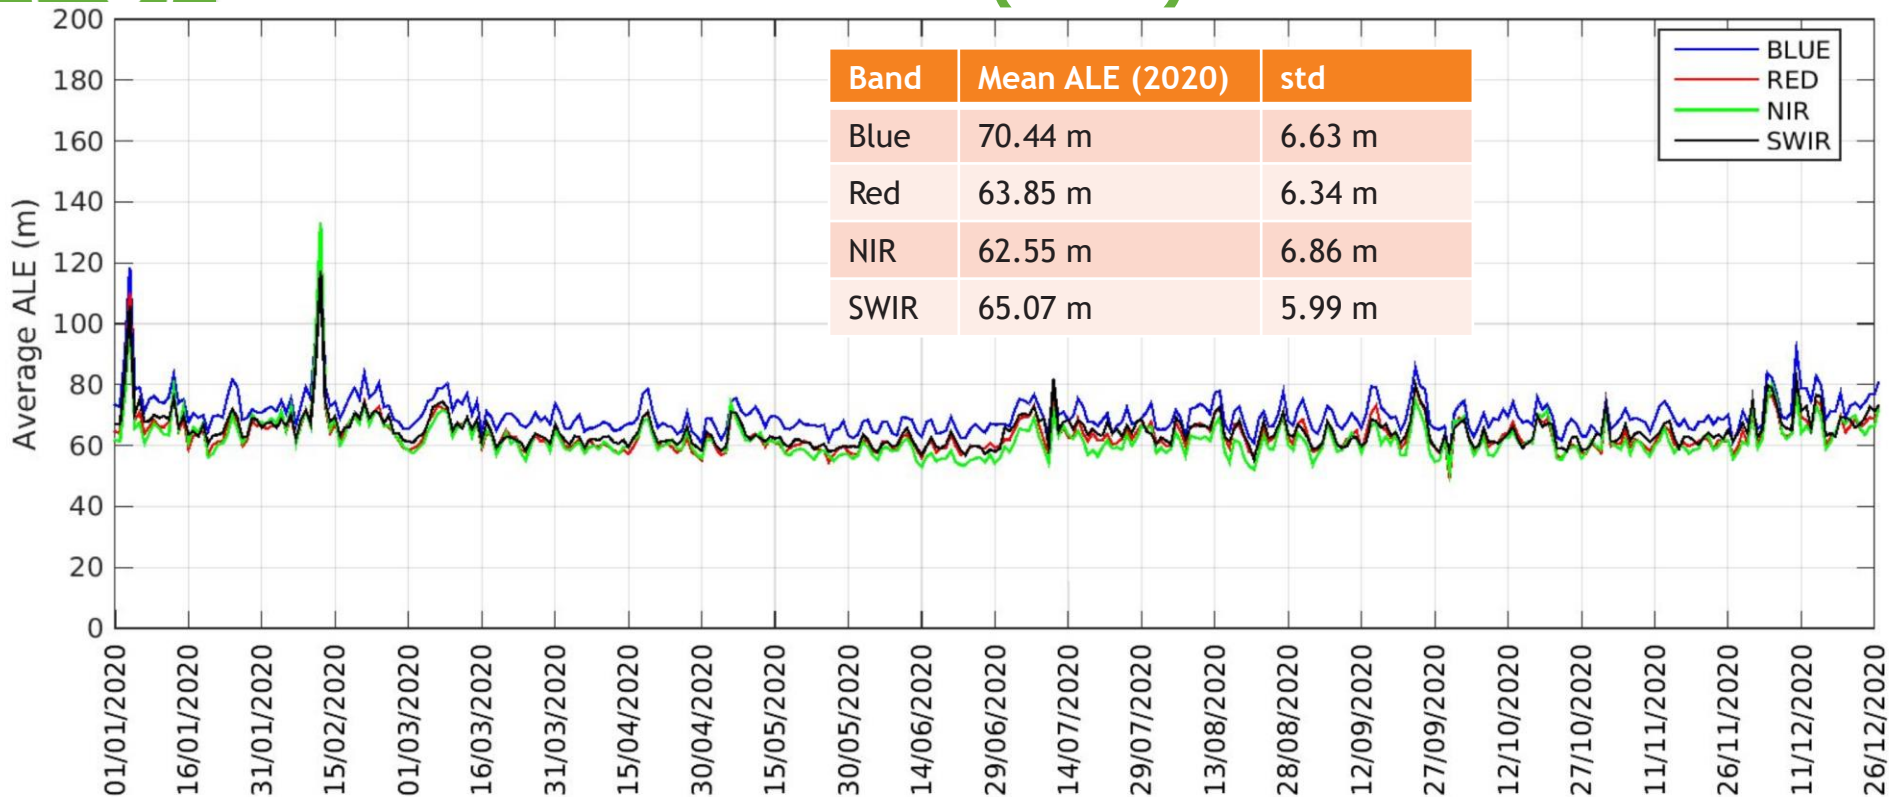

Absolute location error (2020)