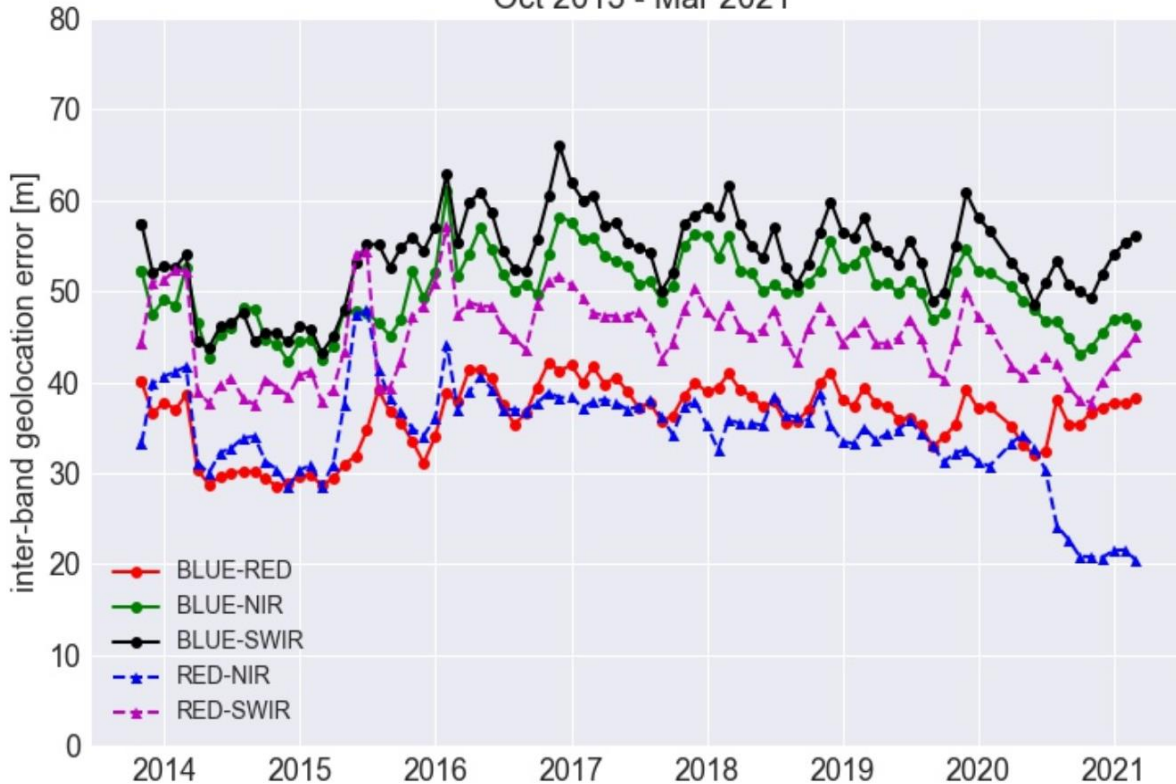

# Inter-band error

PROBA-V Inter-band geolocation accuracy CAM1  
Oct 2013 - Mar 2021

<https://proba-v.vgt.vito.be/en/quality/platform-status-information/inter-band-geolocation-accuracy>

# Inter-band error

PROBA-V Inter-band geolocation accuracy CAM2  
Oct 2013 - Mar 2021

# Inter-band error

PROBA-V Inter-band geolocation accuracy CAM3  
Oct 2013 - Mar 2021

## Multi temporal

Period 01/01/2021 till present