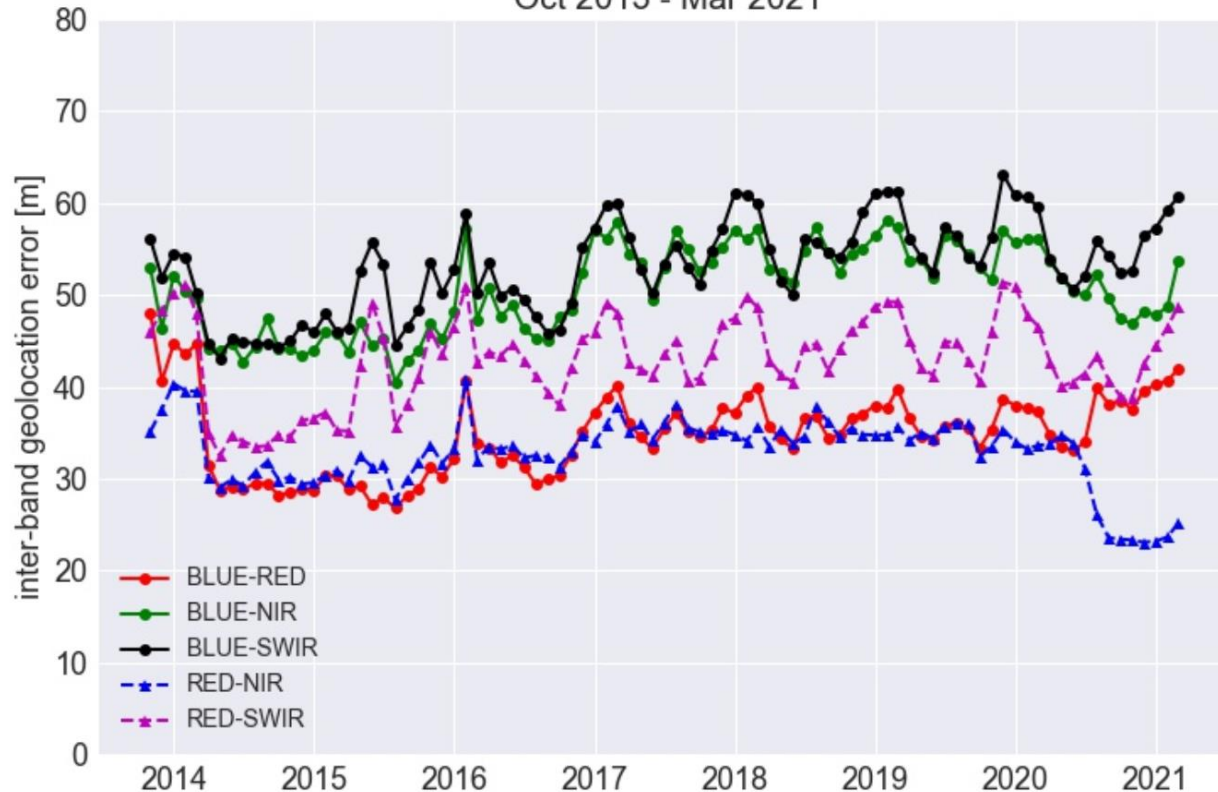

Inter-band error

PROBA-V Inter-band geolocation accuracy CAM1
Oct 2013 - Mar 2021

<https://proba-v.vgt.vito.be/en/quality/platform-status-information/inter-band-geolocation-accuracy>