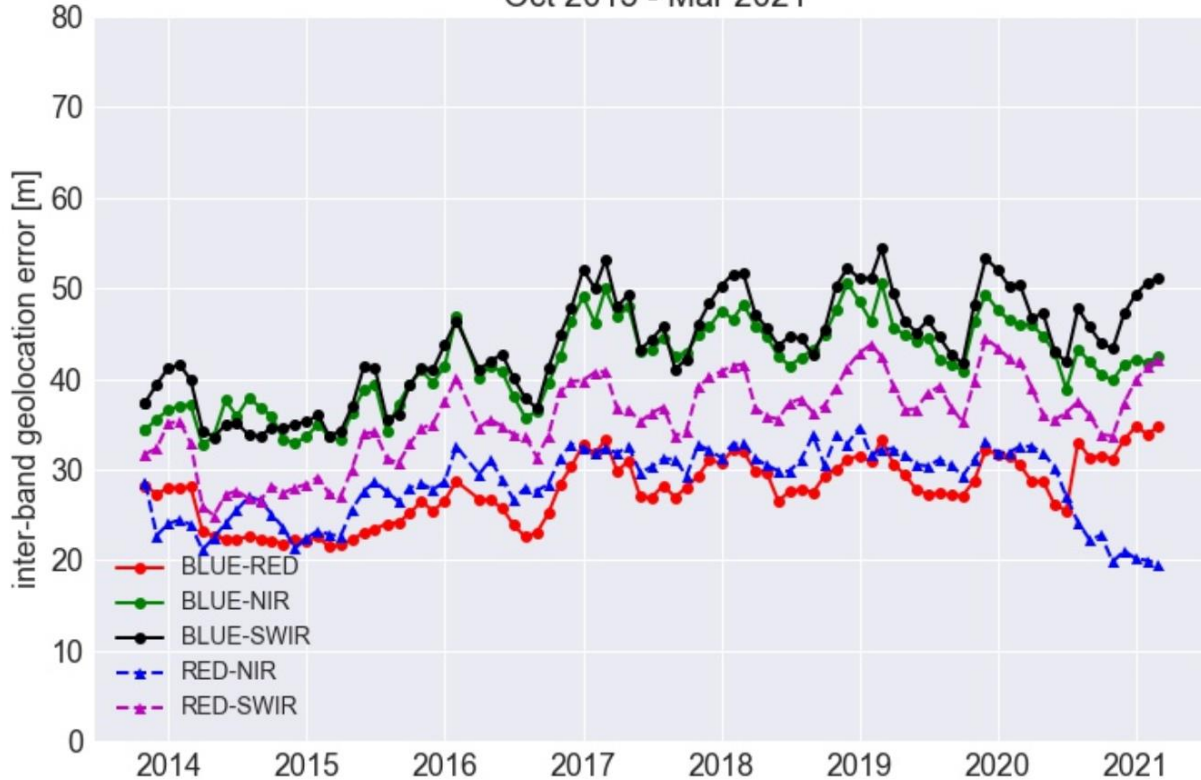

# Absolute location error (2021)

# Inter-band error

PROBA-V Inter-band geolocation accuracy CAM1  
Oct 2013 - Mar 2021

<https://proba-v.vgt.vito.be/en/quality/platform-status-information/inter-band-geolocation-accuracy>

# Inter-band error

PROBA-V Inter-band geolocation accuracy CAM2  
Oct 2013 - Mar 2021