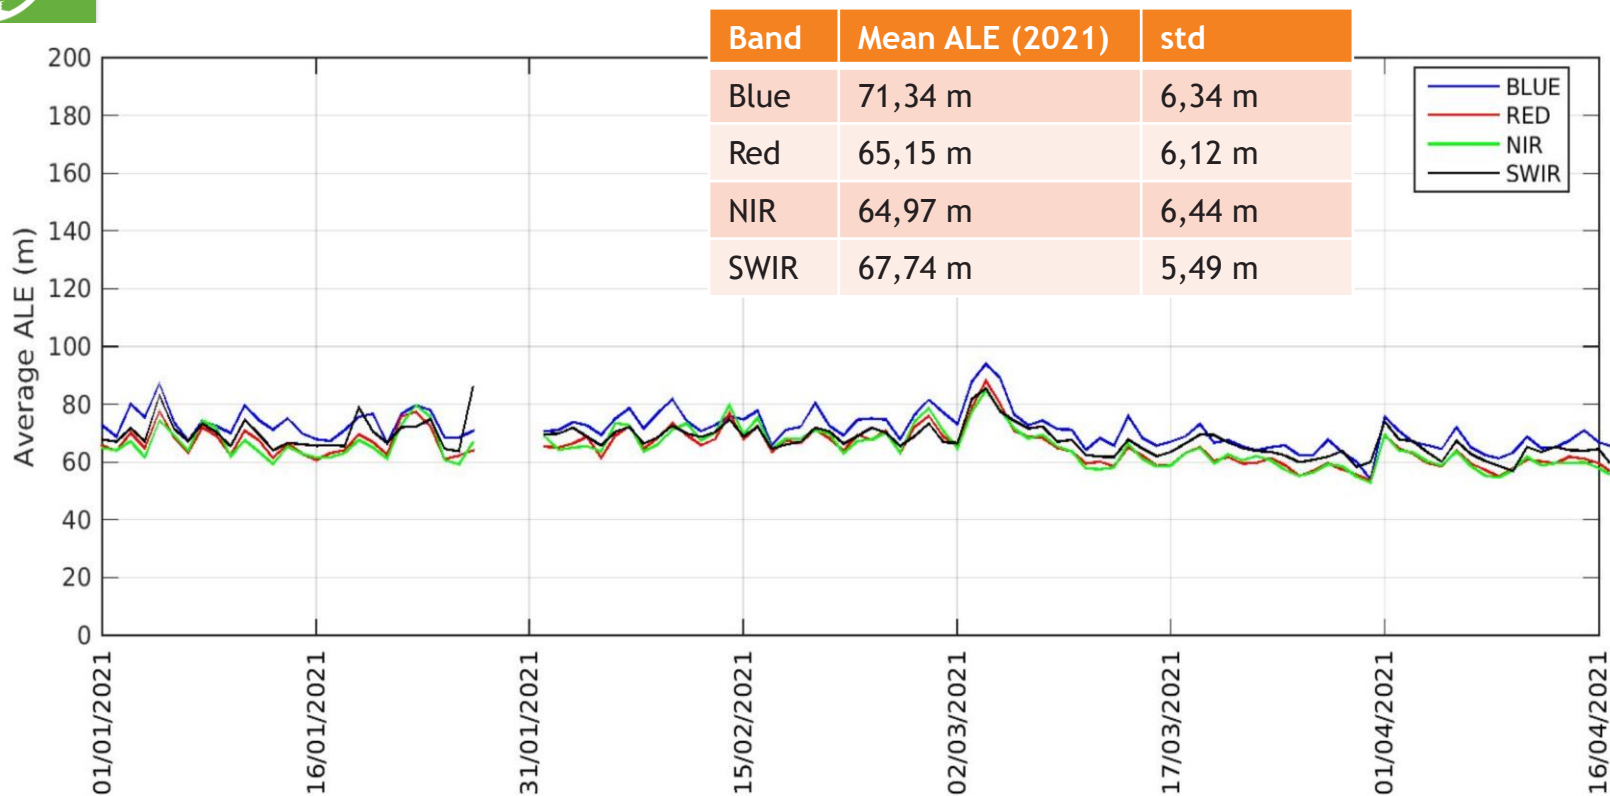

# Outline

- Absolute accuracy
- Interband accuracy
- Multitemporal

# Absolute location error (2020)

# Absolute location error (2021)