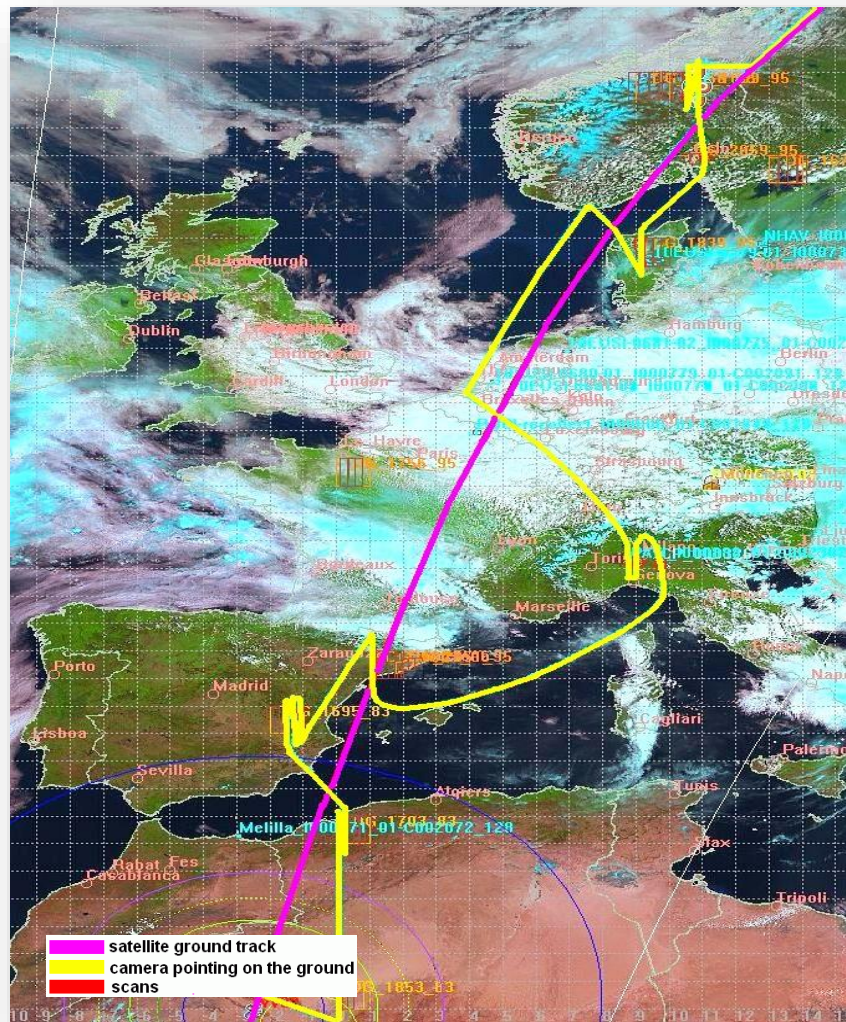

MAXARS

Current VHR Optical Satellite Missions

WORLDVIEW-3

31 cm GSD
680,000km²
per day

WORLDVIEW-2

46 cm GSD
1,000,000km²
per day

WORLDVIEW-1

50 cm GSD
+1,000,000km²
per day

GEOEYE-1

41 cm GSD
350,000km²
per day

DIRECT ACCESS with the
European Space Imaging

GROUND STATION

Local Tasking of:

- WorldView-1
- WorldView-2
- WorldView-3
- VGTasking for GeoEye

Local Tasking

Shooting in between the clouds

Minimizing cloud
cover and maximizing
area of collection

Faster production
and near real-time
delivery

DATA FLOW

From the Satellite to Archiving the Data

- Secured Data Downlink (X-Band)
- Authenticated “Handshake” uplink (S-Band)
- upload of the Pass Scenario (S-Band)