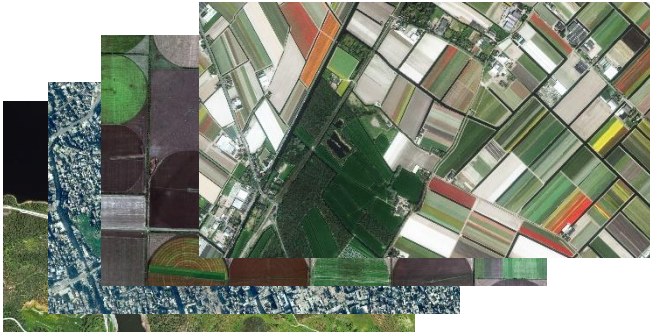

- Data stored from 2002 up to date:
- 160 TB available
- 71% in use

-> All data stored in Level 0 Data format

RATIO Level 0 VS Level 2: 1:3-1:5
(depending on the Band combination)

Current and Future VHR Optical Satellite Missions