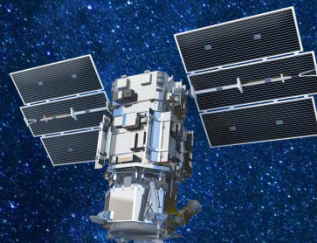

MAXARS

Current VHR Optical Satellite Missions

WORLDVIEW-3

31 cm GSD
680,000km²
per day

WORLDVIEW-2

46 cm GSD
1,000,000km²
per day

WORLDVIEW-1

50 cm GSD
+1,000,000km²
per day

GEOEYE-1

41 cm GSD
350,000km²
per day

DIRECT ACCESS with the
European Space Imaging

GROUND STATION

Local Tasking of:

- WorldView-1
- WorldView-2
- WorldView-3
- VGTasking for GeoEye

Local Tasking

Shooting in between the clouds