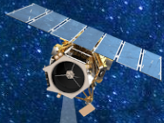

- Data stored from 2002 up to date:
- 160 TB available
- 71% in use

-> All data stored in Level 0 Data format

RATIO Level 0 VS Level 2: 1:3-1:5
(depending on the Band combination)

Current and Future VHR Optical Satellite Missions

WORLDVIEW-3
31 cm GSD
680,000km²
per day

WORLDVIEW-2
46 cm GSD
1,000,000km²
per day

WORLDVIEW-1
50 cm GSD
+1,000,000km²
per day

GEOEYE-1
41 cm GSD
350,000km²
per day

2
Legion Polar Orbit 50cm

4
Legion Mid inclined Orbit 34cm